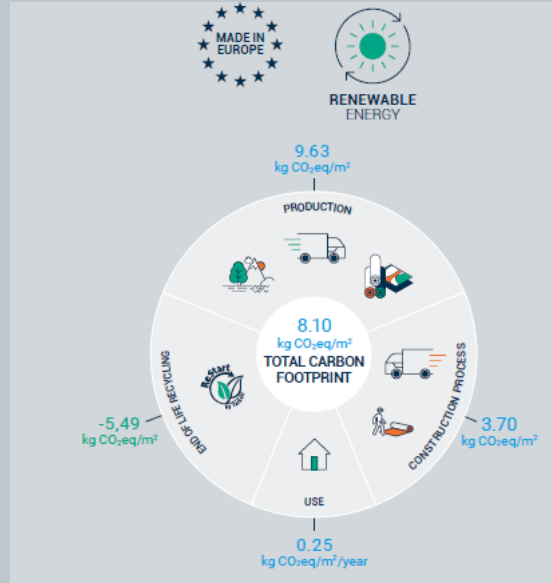

Production in our European manufacturing plant. Low CO2 emissions versus comparable products.

Collecting and recycling your installation and post-use waste with our ReStart® programme*.

30% Recycled content according to ISO 14021.